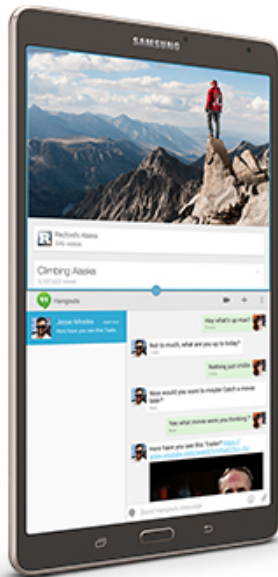

More Productive Than Ever

Now you can do two things at once with Multi-window, like watch a music video and look up the lyrics or read an email and edit a presentation. Opening two windows or apps at the same time gives you the ability multitask and get things done faster than ever before.**