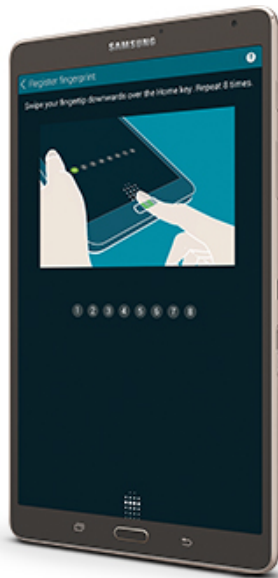

Security at Your Fingertips

Unlock your tablet and keep your photos, videos, and personal files secure with just the swipe of your finger.